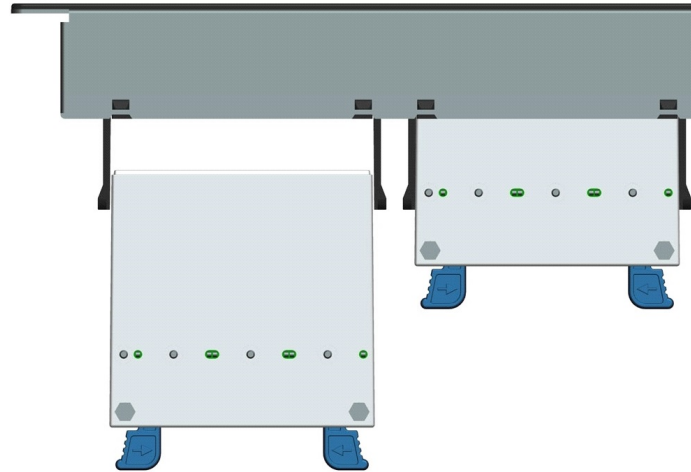

Product drawing