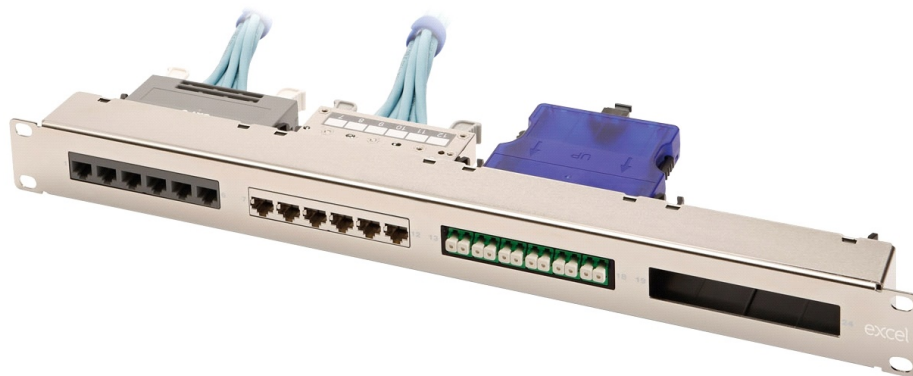

Excel ExpressNet Unloaded Modular Panel - 4-Module, 1U - Silver

Item Code: 100-230

excel
without compromise.

✕ Available in 4/8 modules

✕ Accepts Copper & Fibre ExpressNet Modules

✕ 1U of Rack Space

✕ Toolless assembly and module fitting

Useful in the extremes of installations from data centres where the ExpressNet panel may aid separation of the routes of cabling, to a remote wall box that has a small number of fibre and copper links, the ExpressNet panel will suit any environment. The construction of the panel has a chrome colour finish and may be used for either screened or unscreened copper cabling and LC or MTP fibre connectivity. A 4 or 8 module ExpressNet panel is available, both using 1U of rack space.

Product Specifications

| Feature | Values |
|--|------------------|
| Suitable for number of outlets / modules | 24 |
| Category | Module dependent |
| Number of rack units (RU) | 1 |
| Colour | Silver |
| Mounting method | 19 inch mounting |
| Height | 44.4 mm |
| Width | 482 mm |
| Depth | 73 mm |

Product drawing

Product images

Excel ExpressNet Unloaded Modular Panel - 4-Module, 1U - Silver

Item Code: 100-230

Standards

| Applicable standard | Detail |
|---------------------|---|
| RoHS | Restriction of Hazardous Substances - Compliant |