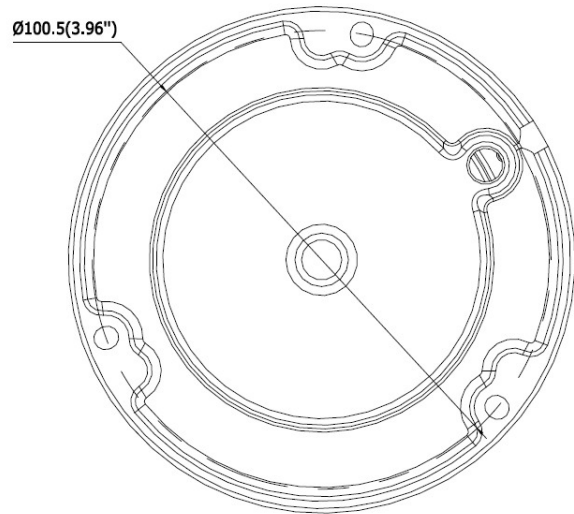

**Interface**

Local Storage	MicroSD, MicroSDHC, MicroSDXC Memory Card Slot (card not included, up to 128GB)
Digital Input/Output	1/1 (Terminal block)

**General**

Power Source	DC 12V, PoE Class 3 (IEEE802.3af)
Power Consumption	9 W (PoE), 7.5 W (DC)
Weight	534g (1.177lb)
Dimensions	(Ø x H): 111mm x 82.4mm (4.37" x 3.24")
Environmental Casing	Weatherproof (IP68), Vandal proof (IK10)
Operating Temperature	-30°C ~ 60°C (-22°F ~ 140°F)
Operating Humidity	10% - 95% RH
Approvals	CE Class B, FCC Class B, BIS, IP68, NEMA 4X, IK10
Material	Camera body: Metal Dome Cover: Plastic
Warranty	3 Year(s). For extended warranty offering, see <a href="http://www.acti.com/support/warranty">http://www.acti.com/support/warranty</a>

## ► Dimension Diagram

Unit: mm [inch]