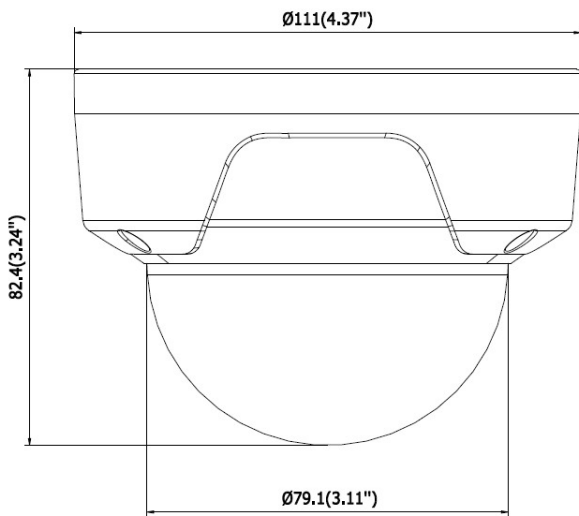

**Interface**

Local Storage	MicroSD, MicroSDHC, MicroSDXC Memory Card Slot (card not included, up to 128GB)
Digital Input/Output	1/1 (Terminal block)

**General**

Power Source	DC 12V, PoE Class 3 (IEEE802.3af)
Power Consumption	9 W (PoE), 7.5 W (DC)
Weight	534g (1.177lb)
Dimensions	(Ø x H): 111mm x 82.4mm (4.37" x 3.24")
Environmental Casing	Weatherproof (IP68), Vandal proof (IK10)
Operating Temperature	-30°C ~ 60°C (-22°F ~ 140°F)
Operating Humidity	10% - 95% RH
Approvals	CE Class B, FCC Class B, BIS, IP68, NEMA 4X, IK10
Material	Camera body: Metal Dome Cover: Plastic
Warranty	3 Year(s). For extended warranty offering, see <a href="http://www.acti.com/support/warranty">http://www.acti.com/support/warranty</a>

## ► Dimension Diagram

Unit: mm [inch]