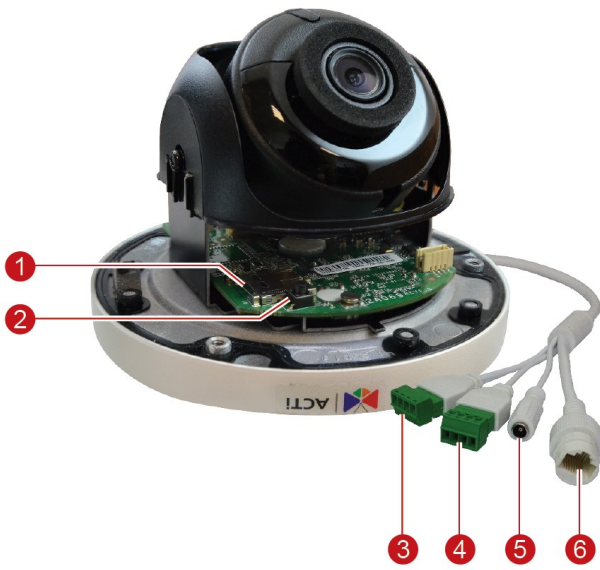

## Event

Event Trigger	Video motion detection (10 included and excluded polygons regions), External device through digital input, Sound detection, Intelligent event detection
Event Response	Notify control center, Change camera settings, Command other devices, E-mail notification with snapshots, Play the audio file, Push notification to mobile device, Save video to local storage, Upload video to NVR server, Upload video or snapshot to FTP server, Activate external device through digital output

**Integration**

Unified Solution	Fully compatible with ACTi software
GPS Position	Manual setting
ONVIF Compliant	Yes, Profile S, Profile G, Profile Q, Profile T
GB28181 Compliant	Yes
Web Browser	IE 11
Auto Firmware Upgrade	Yes

## ► Photo Indication

- 1 Memory Card Slot
- 2 Reset Button
- 3 Audio Input / Output
- 4 Digital Input / Output
- 5 DC12V Power Input Jack
- 6 Ethernet Port