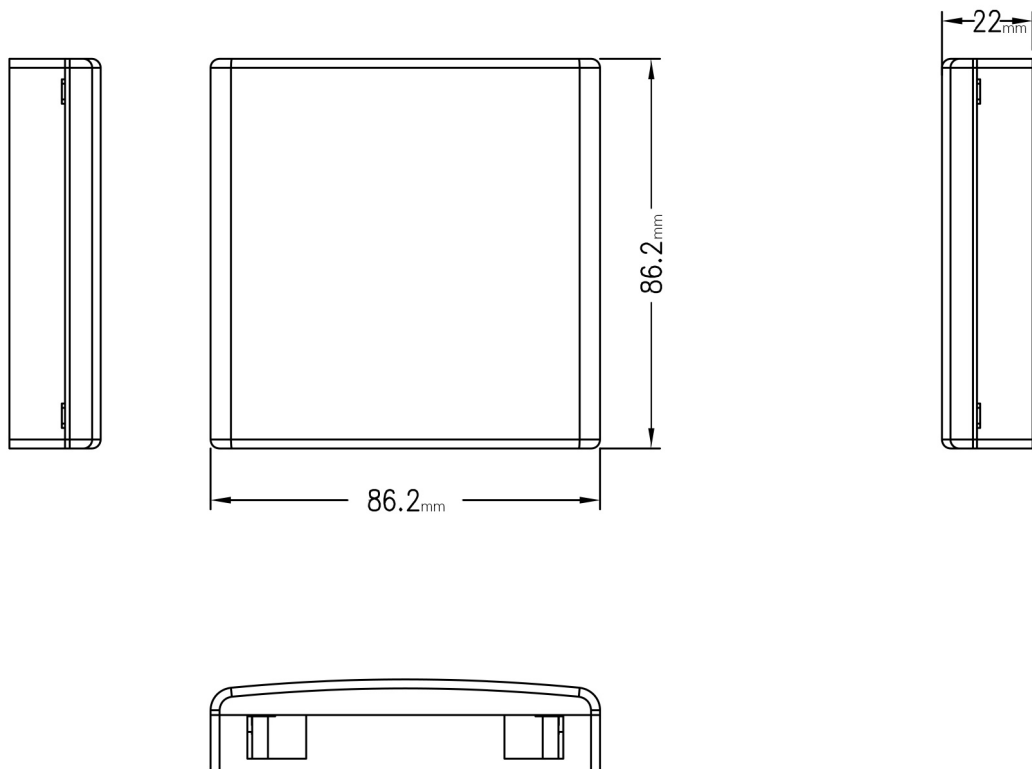

Enbeam FTTX Outlet - White, Loaded with 2 x Shuttered SC/APC adapters

Item Code: 200-443

Product drawing

Enbeam FTTX Outlet - White, Loaded with 2 x Shuttered SC/APC adapters

Item Code: 200-443

Standards

Applicable standard	Detail
IEC 61754-1:2013	Fibre optic interconnecting devices and passive components - Fibre optic connector interfaces - Part 1: General and guidance
ISO/IEC 11801-1:2017	Information technology - Generic cabling for customer premises: Part 1 General Requirements
EN 50173-1:2011	Information technology. Generic cabling systems - General requirements
UL-94-V-0	Burning stops within 10 seconds after two applications of ten seconds each of a flame to a test bar. NO flaming drips are allowed.
RoHS	Restriction of Hazardous Substances - Compliant

Part Number Table

Part Number	Description
200-421	Enbeam FTTX Outlet - White, Unloaded
200-422	Enbeam FTTX Outlet - White, Loaded with 2 x SC/APC adapters
200-423	Enbeam FTTX Outlet - White, Loaded with 2 x LC/APC Duplex adapters
200-424	Enbeam FTTX Outlet - White, Loaded with 1 x LC/APC Duplex adapter
200-443	Enbeam FTTX Outlet - White, Loaded with 2 x Shuttered SC/APC adapters
200-444	Enbeam FTTX Outlet - White, Loaded with 2 x Shuttered LC/APC Duplex adapters
200-445	Enbeam FTTX Outlet - White, Loaded with 1 x Shuttered LC/APC Duplex adapter

Excel is a world class premium performing end to end infrastructure solution designed, Manufactured, supported and delivered without compromise.

Contact us at sales@excel-networking.com

E&OE. Excel is a registered trade name of Mayflex Holdings Ltd.