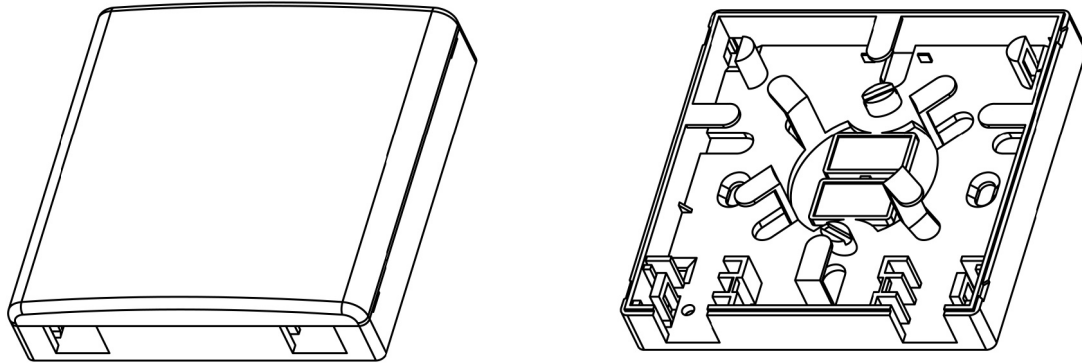

They provide the flexibility by having a number of options, coming either unloaded, with 2 SCAPC simplex adapters, 1 LCAPC duplex adapter or 2 LCAPC duplex adapters. Inside the surface mount box there are a number of fingers to manage a coil of fibre, to the adapter.

Product Specifications

Feature	Values
Type of connector	SCAPC Simplex
Suitable for number of couplers	2
Suitable for type of fibre	Single mode
Width	86.2 mm
Height	22 mm
Depth	86.2 mm

Enbeam FTTX Outlet - White, Loaded with 2 x Shuttered SC/APC adapters

Item Code: 200-443

Product drawing

Enbeam FTTX Outlet - White, Loaded with 2 x Shuttered SC/APC adapters

Item Code: 200-443

Standards

Applicable standard	Detail
IEC 61754-1:2013	Fibre optic interconnecting devices and passive components - Fibre optic connector interfaces - Part 1: General and guidance
ISO/IEC 11801-1:2017	Information technology - Generic cabling for customer premises: Part 1 General Requirements
EN 50173-1:2011	Information technology. Generic cabling systems - General requirements
UL-94-V-0	Burning stops within 10 seconds after two applications of ten seconds each of a flame to a test bar. NO flaming drips are allowed.
RoHS	Restriction of Hazardous Substances - Compliant