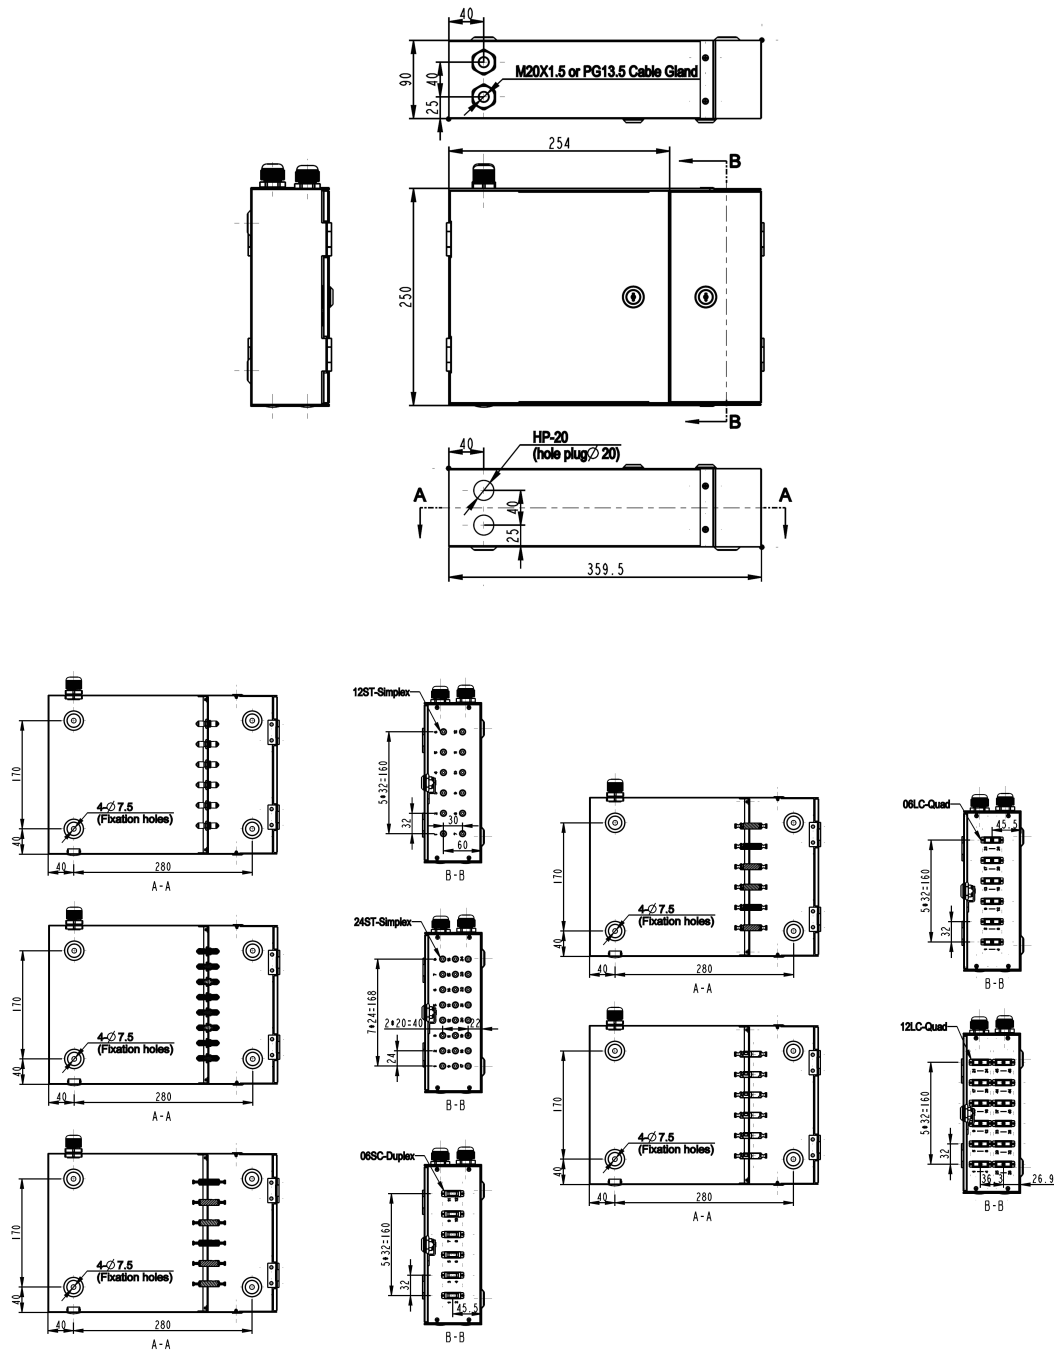

## Product Specifications

Feature	Values
Type of fastening	Screw
Type of connector	LC-Quad
Suitable for number of couplers	6
Suitable for type of fibre	Multi mode
IP-rating	IP20
Width	362 mm
Height	250 mm
Depth	90 mm

## Product drawings