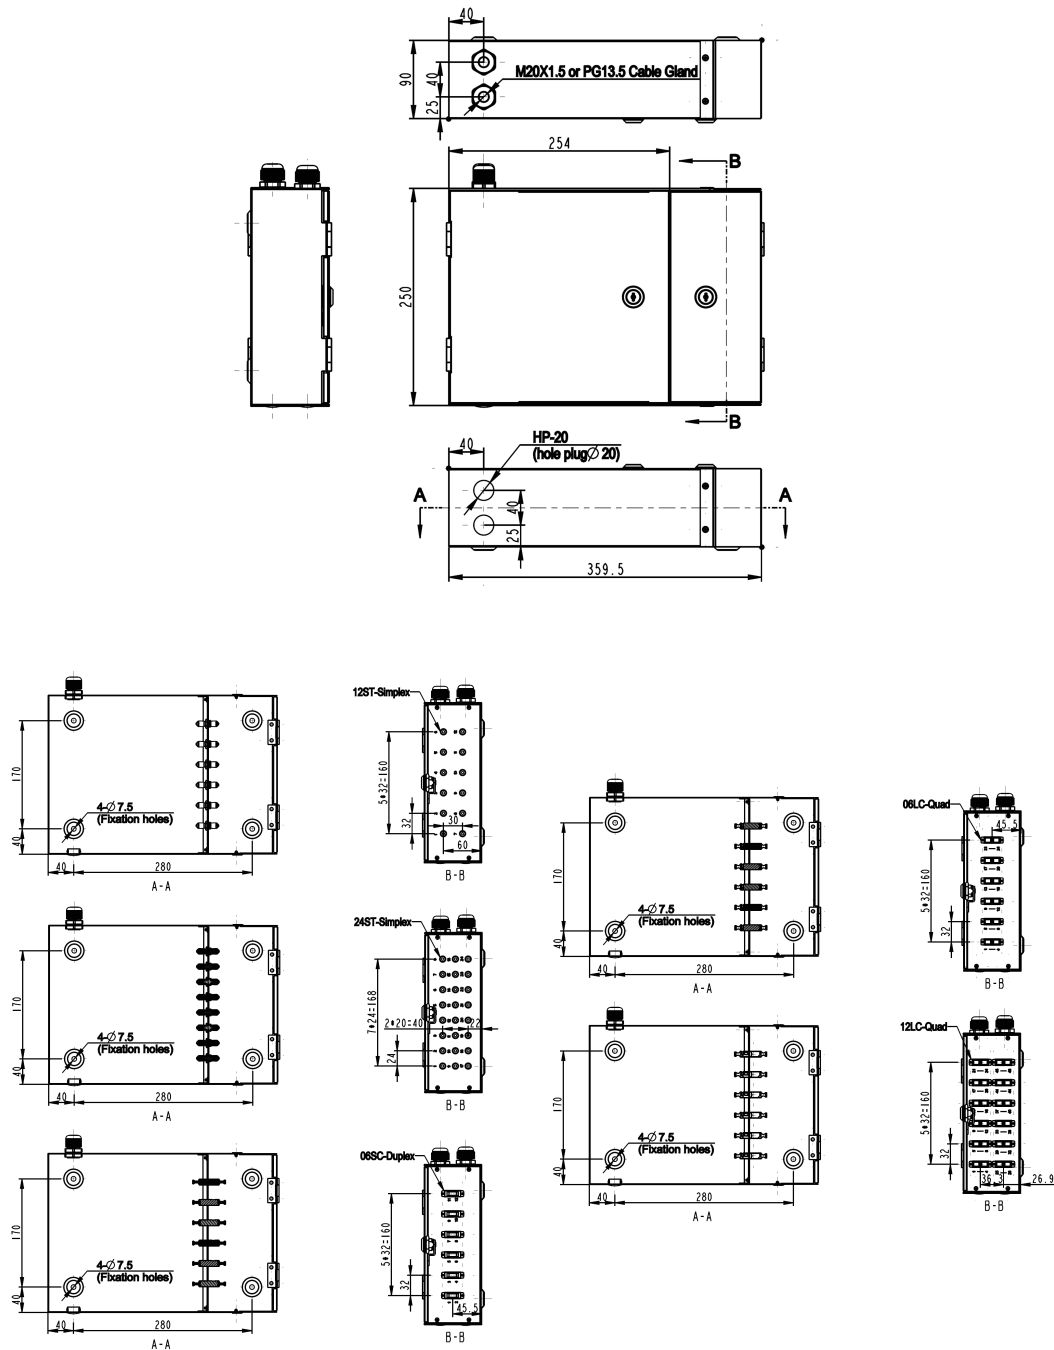

Product Specifications

Feature	Values
Surface mounted	Wall Mount - 2 Door Lockable
Type of fastening	Screw
Type of connector	LC-Quad
With couplers	12 Port Loaded
Suitable for number of couplers	12
Suitable for type of fibre	Multi mode
Separate strain relief kit	Cable Gland/Splice Bridge/Adhesive cable ties
IP-rating	IP20
Width	362 mm
Height	250 mm
Depth	90 mm

Included accessories

Accessories	Quantity
Cable Gland (PG 13.5)	2
Nylon cable tie	10
Adjustable cable tie	6
24 Position splice holder	1
Mounting twist tie	46
Blanking plug	4

Standards

Applicable standard	Detail
RoHS	Restriction of Hazardous Substances - Compliant
IEC 61754-1:2013	Fibre optic interconnecting devices and passive components - Fibre optic connector interfaces - Part 1: General and guidance
ISO/IEC 11801-1:2017	Information technology - Generic cabling for customer premises: Part 1 General Requirements
EN 50173-1:2011	Information technology. Generic cabling systems - General requirements

Enbeam 2 Door Lockable Wall Mounted Enclosure - 12 Port LC Quad 48-Core Multimode

Item Code: 202-034

Product drawings

Enbeam 2 Door Lockable Wall Mounted Enclosure - 12 Port LC Quad 48-Core Multimode

Item Code: 202-034