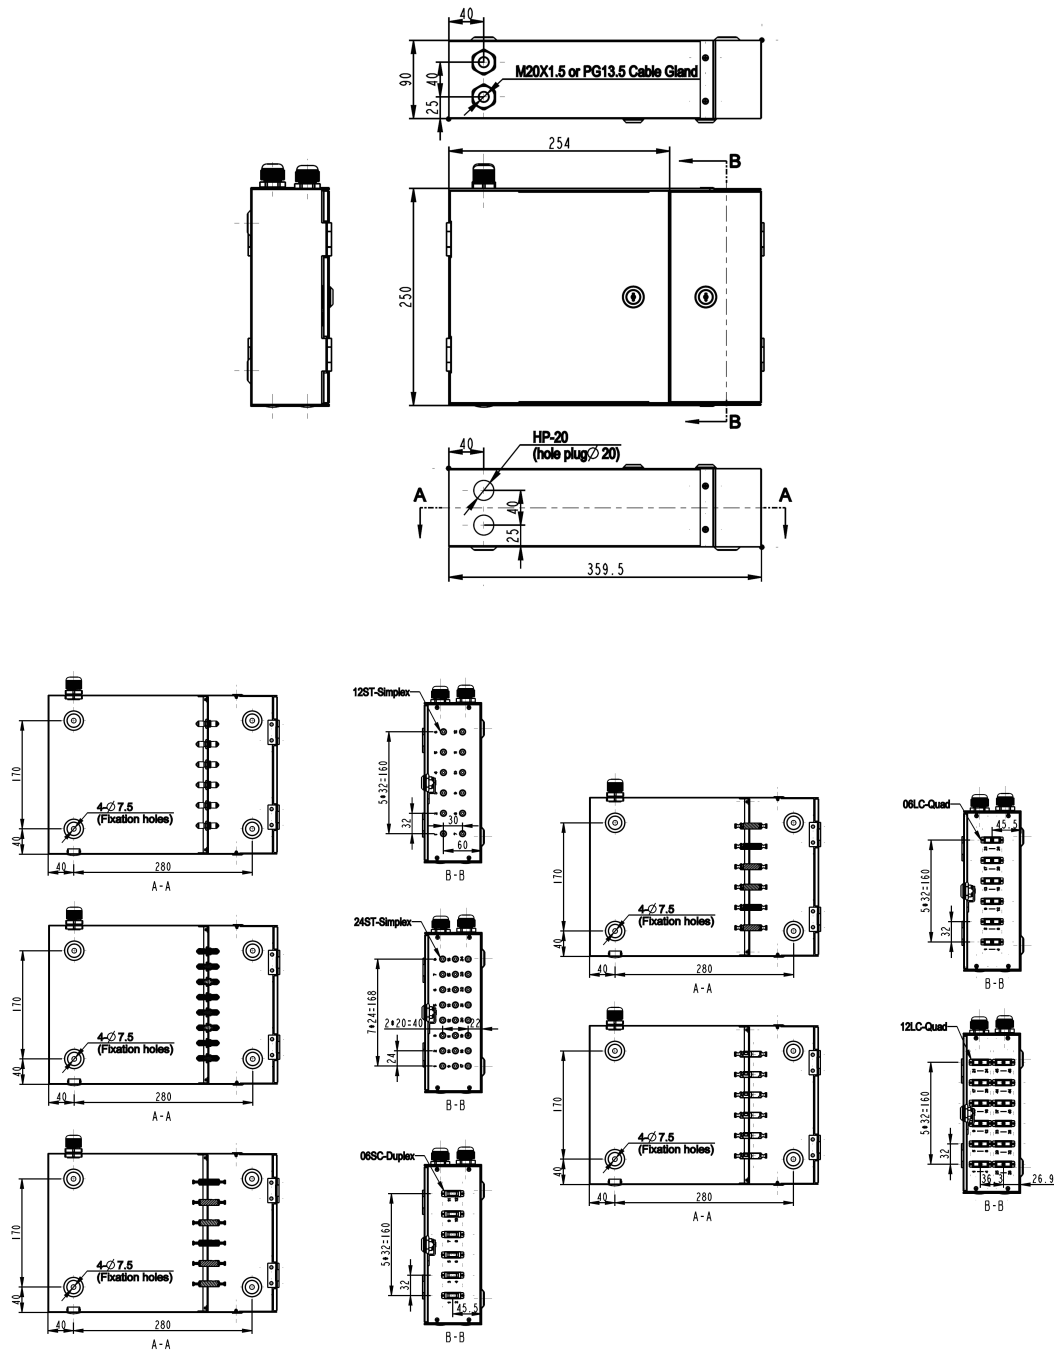

Product Specifications

Feature	Values
Type of fastening	Screw
Type of connector	ST
Suitable for number of couplers	12
Suitable for type of fibre	Multi mode
IP-rating	IP20
Width	362 mm
Height	250 mm
Depth	90 mm

Included accessories

Accessories	Quantity
Cable Gland (PG 13.5)	2
Nylon cable tie	10
Adjustable cable tie	6
24 Position splice holder	1
Mounting twist tie	46
Blanking plug	4

Standards

Applicable standard	Detail
RoHS	Restriction of Hazardous Substances - Compliant
IEC 61754-1:2013	Fibre optic interconnecting devices and passive components - Fibre optic connector interfaces - Part 1: General and guidance
ISO/IEC 11801-1:2017	Information technology - Generic cabling for customer premises: Part 1 General Requirements
EN 50173-1:2011	Information technology. Generic cabling systems - General requirements

Enbeam 2 Door Lockable Wall Mounted Enclosure - 12 Port ST

Item Code: 202-035

Product drawings

Enbeam 2 Door Lockable Wall Mounted Enclosure - 12 Port ST

Item Code: 202-035

Part Number Table

Part Number	Description
202-033	Enbeam 2 Door Lockable Wall Mounted Enclosure - 6 Port LC Quad 24-Core Multimode
202-034	Enbeam 2 Door Lockable Wall Mounted Enclosure - 12 Port LC Quad 48-Core Multimode
202-035	Enbeam 2 Door Lockable Wall Mounted Enclosure - 12 Port ST
202-036	Enbeam 2 Door Lockable Wall Mounted Enclosure - 24 Port ST
202-037	Enbeam 2 Door Lockable Wall Mounted Enclosure - 6 Port SC Duplex
202-038	Enbeam 2 Door Lockable Wall Mounted Enclosure - 12 Port SC Duplex 24-Core Multimode