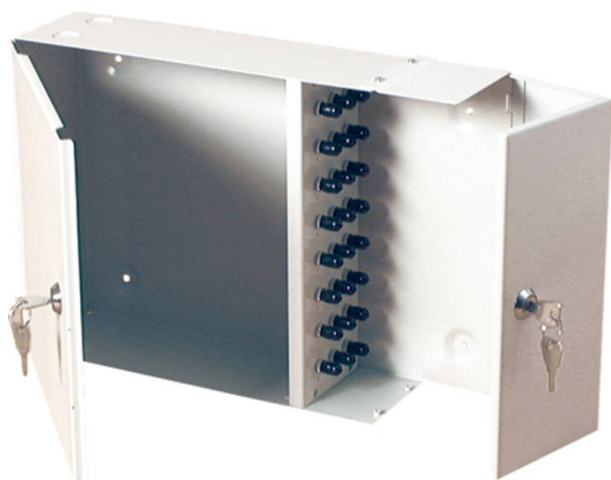

Enbeam 2 Door Lockable Wall Mounted Enclosure - 12 Port ST

Item Code: 202-035

excel
without compromise.

✕ Choice of port density

✕ Available in ST, SC (duplex) and LC (quad)

✕ Interchangeable adaptor plate

✕ Hinged lockable doors

✕ Individual locks

✕ Cable management kit included

Product Overview

Excel patch boxes designed for high-density and secure terminations. Their two door design ensures that both the terminations and the patching are safe. The boxes have 20mm knockouts and pre-drilled fixing holes.

Product Specifications

Feature	Values
Type of fastening	Screw
Type of connector	ST
Suitable for number of couplers	12
Suitable for type of fibre	Multi mode
IP-rating	IP20
Width	362 mm
Height	250 mm
Depth	90 mm

Enbeam 2 Door Lockable Wall Mounted Enclosure - 12 Port ST

Item Code: 202-035

Additional specifications

Features	Values
Operating Temperature	-25°C to +40°C
Cable Entry 20mm knock outs	4
Material	Cold rolled steel
Colour	White RAL 9002
Material Thickness	1.2mm
Material Coating	Powder Coating