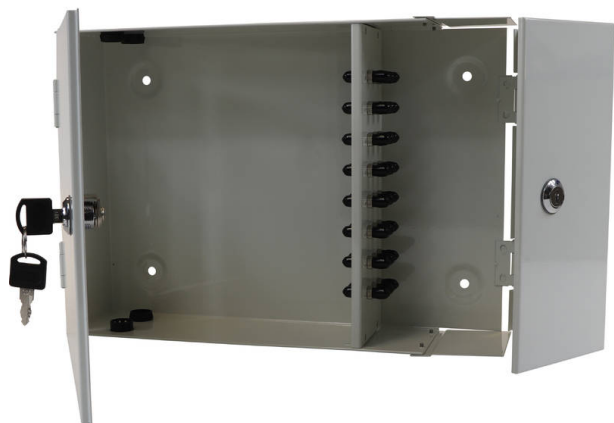

Enbeam 2 Door Lockable Wall Mounted Enclosure - 24 Port ST

Item Code: 202-036

excel
without compromise.

✕ Choice of port density

✕ Available in ST, SC (duplex) and LC (quad)

✕ Interchangeable adaptor plate

✕ Hinged lockable doors

✕ Individual locks

✕ Cable management kit included

Product Overview

Excel patch boxes designed for high-density and secure terminations. Their two door design ensures that both the terminations and the patching are safe. The boxes have 20mm knockouts and pre-drilled fixing holes.

Product Specifications

Feature	Values
Surface mounted	Wall Mount - 2 Door Lockable
Type of fastening	Screw
Type of connector	ST
With couplers	24 Port Loaded
Suitable for number of couplers	24
Suitable for type of fibre	Multi mode
Separate strain relief kit	Cable Gland/Splice Bridge/Adhesive cable ties
IP-rating	IP20
Width	362 mm
Height	250 mm
Depth	90 mm

Enbeam 2 Door Lockable Wall Mounted Enclosure - 24 Port ST

Item Code: 202-036

Additional specifications

Features	Values
Operating Temperature	-25°C to +40°C
Cable Entry 20mm knock outs	4
Material	Cold rolled steel
Colour	White RAL 9002
Material Thickness	1.2mm
Material Coating	Powder Coating