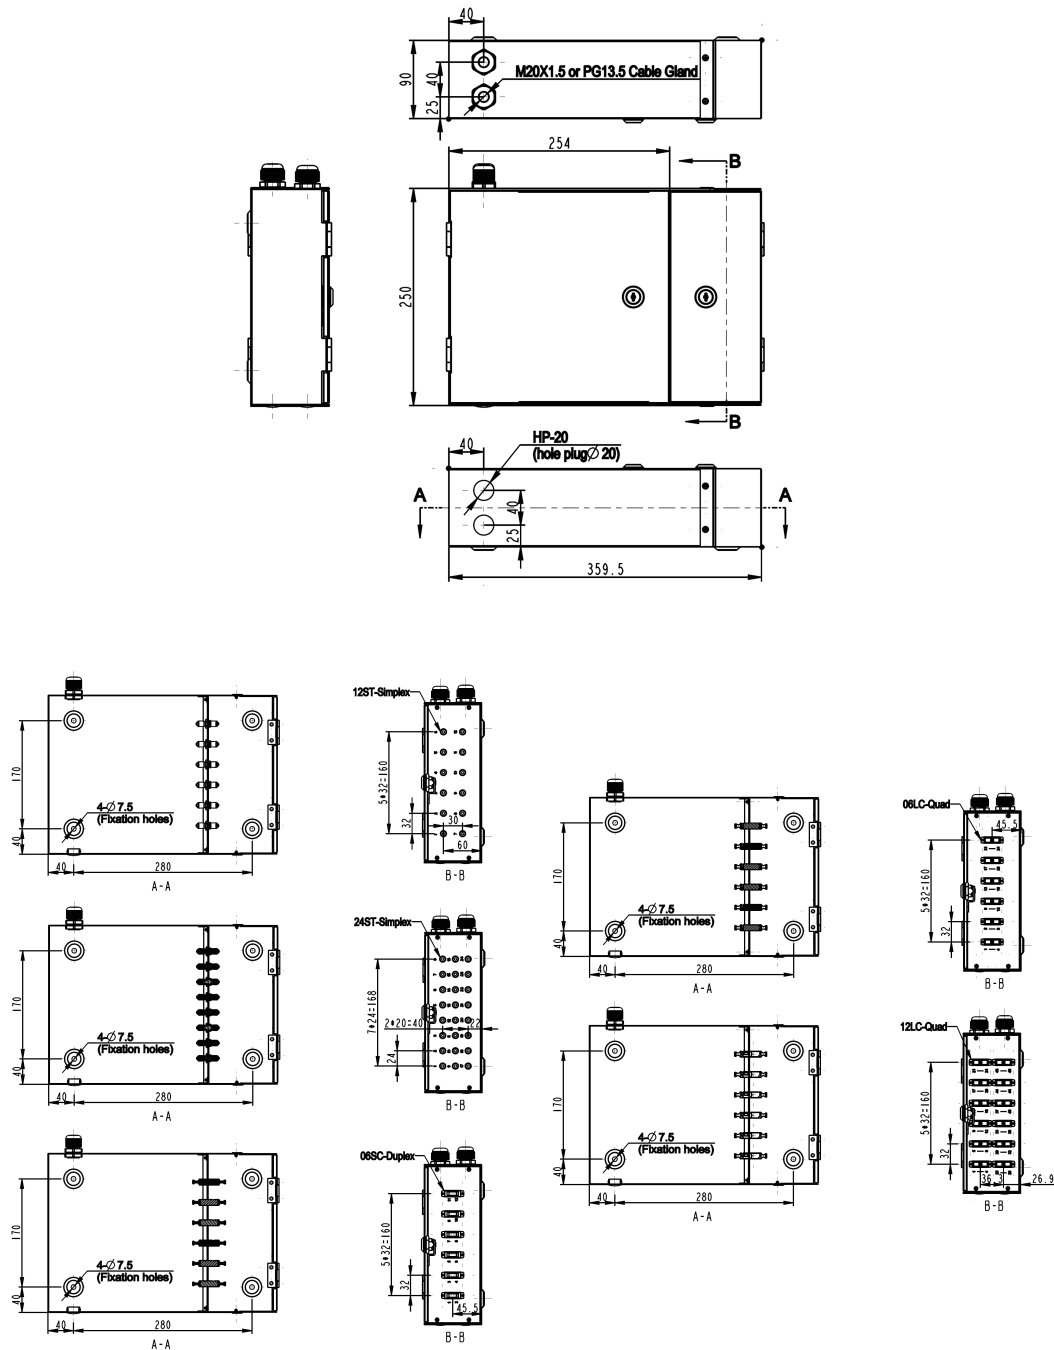

Product Specifications

Feature	Values
Surface mounted	Wall Mount - 2 Door Lockable
Type of fastening	Screw
Type of connector	ST
With couplers	24 Port Loaded
Suitable for number of couplers	24
Suitable for type of fibre	Multi mode
Separate strain relief kit	Cable Gland/Splice Bridge/Adhesive cable ties
IP-rating	IP20
Width	362 mm
Height	250 mm
Depth	90 mm

Enbeam 2 Door Lockable Wall Mounted Enclosure - 24 Port ST

Item Code: 202-036

Additional specifications

Features	Values
Operating Temperature	-25°C to +40°C
Cable Entry 20mm knock outs	4
Material	Cold rolled steel
Colour	White RAL 9002
Material Thickness	1.2mm
Material Coating	Powder Coating

Included accessories

Accessories	Quantity
Cable Gland (PG 13.5)	2
Nylon cable tie	10
Adjustable cable tie	6
24 Position splice holder	1
Mounting twist tie	46
Blanking plug	4

Standards

Applicable standard	Detail
RoHS	Restriction of Hazardous Substances - Compliant
IEC 61754-1:2013	Fibre optic interconnecting devices and passive components - Fibre optic connector interfaces - Part 1: General and guidance
ISO/IEC 11801-1:2017	Information technology - Generic cabling for customer premises: Part 1 General Requirements
EN 50173-1:2011	Information technology. Generic cabling systems - General requirements

Enbeam 2 Door Lockable Wall Mounted Enclosure - 24 Port ST

Item Code: 202-036

Product drawings

Enbeam 2 Door Lockable Wall Mounted Enclosure - 24 Port ST

Item Code: 202-036

Part Number Table

Part Number	Description
202-033	Enbeam 2 Door Lockable Wall Mounted Enclosure - 6 Port LC Quad 24-Core Multimode
202-034	Enbeam 2 Door Lockable Wall Mounted Enclosure - 12 Port LC Quad 48-Core Multimode
202-035	Enbeam 2 Door Lockable Wall Mounted Enclosure - 12 Port ST
202-036	Enbeam 2 Door Lockable Wall Mounted Enclosure - 24 Port ST
202-037	Enbeam 2 Door Lockable Wall Mounted Enclosure - 6 Port SC Duplex
202-038	Enbeam 2 Door Lockable Wall Mounted Enclosure - 12 Port SC Duplex 24-Core Multimode