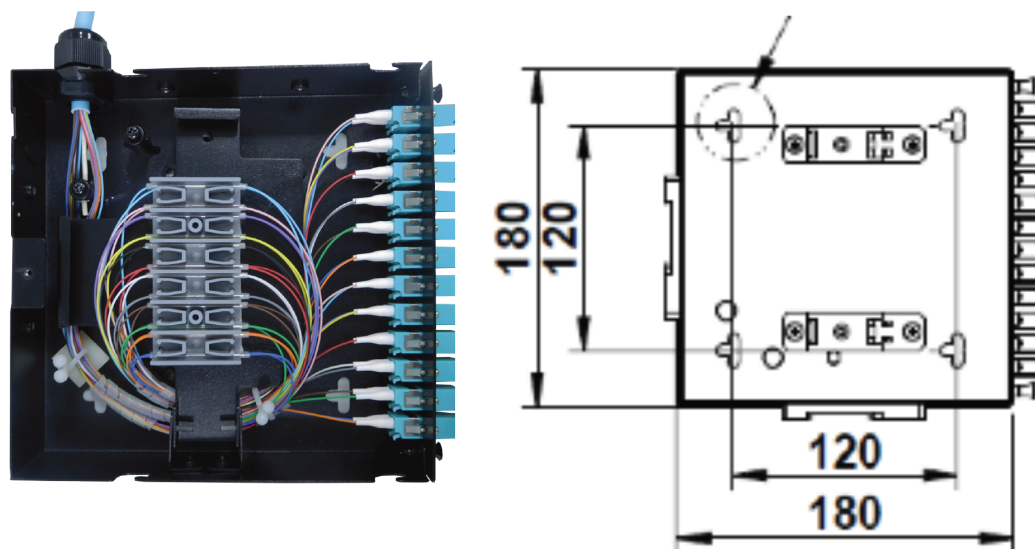

Product Overview

The Enbeam DIN rail box has been designed to be wall or DIN rail mounted with the capacity to hold 12 to 24 fibres. The flexibility to use either tight buffered and loose tube makes this enclosure suitable for multiple applications. The hinged splice tray platform allows full and easy access to connections and enables storage of excess fibre whilst maintaining the correct bend radius.

Enbeam 12 SC Simplex (12 Fibres) Multi Mode DIN Rail Box - Aqua

Item Code: 208-214

Additional specifications

Features	Values
Capacity	12 to 24 fibre
Material	1.2mm SPCC
Colour	RAL 9005
Cable entry points	4 x 20mm
Entry Cable Diameter	6mm to 12.8mm
Weight	1.06kgs

Included accessories

Accessories	Quantity
Din mounting bracket	2
M20 Compression gland	1
24 way splice bridge	2
Mounting twist tie	4
Laser warning label	2
50mm length spiral wrap	2

Enbeam 12 SC Simplex (12 Fibres) Multi Mode DIN Rail Box - Aqua

Item Code: 208-214

excel
without compromise.

Product drawing

Part Number Table

Part Number	Description
208-210	Enbeam 12 SC Simplex (12 Fibre) Single Mode DIN Rail Box - Blue
208-211	Enbeam 12 SC/APC Simplex (12 Fibres) Single Mode DIN Rail Box - Green
208-212	Enbeam 12 SC Simplex (12 Fibres) Multi Mode DIN Rail Box - Beige
208-213	Enbeam 12 SC Simplex (12 Fibres) Multi Mode DIN Rail Box - Violet
208-214	Enbeam 12 SC Simplex (12 Fibres) Multi Mode DIN Rail Box - Aqua
208-215	Enbeam 12 LC Duplex (24 Fibres) Single Mode DIN Rail Box - Blue
208-216	Enbeam 12 LC/APC Duplex (24 Fibres) Single Mode DIN Rail Box - Green
208-217	Enbeam 12 LC Duplex (24 Fibres) Multi Mode DIN Rail Box - Beige
208-218	Enbeam 12 LC Duplex (24 Fibres) Multi Mode DIN Rail Box - Violet
208-219	Enbeam 12 LC Duplex (24 Fibres) Multi Mode DIN Rail Box - Aqua