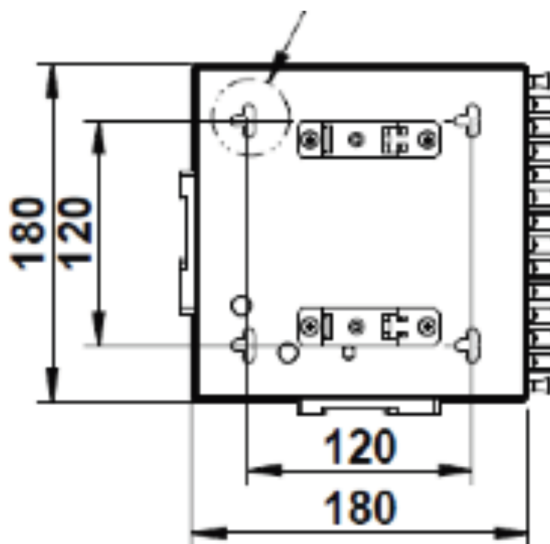

✕ Integrated FRP tie points

✕ DIN or wall mountable

✕ RoHS, Reach compliant

Product Overview

The Enbeam DIN rail box has been designed to be wall or DIN rail mounted with the capacity to hold 12 to 24 fibres. The flexibility to use either tight buffered and loose tube makes this enclosure suitable for multiple applications. The hinged splice tray platform allows full and easy access to connections and enables storage of excess fibre whilst maintaining the correct bend radius.

Enbeam 12 LC/APC Duplex (24 Fibres) Single Mode DIN Rail Box - Green

Item Code: 208-216

Additional specifications

Features	Values
Capacity	12 to 24 fibre
Material	1.2mm SPCC
Colour	RAL 9005
Cable entry points	4 x 20mm
Entry Cable Diameter	6mm to 12.8mm
Weight	1.06kgs

Included accessories

Accessories	Quantity
Din mounting bracket	2
M20 Compression gland	1
24 way splice bridge	2
Mounting twist tie	4
Laser warning label	2
50mm length spiral wrap	2

Enbeam 12 LC/APC Duplex (24 Fibres) Single Mode DIN Rail Box - Green

Item Code: 208-216

excel
without compromise.

Product drawing

Part Number Table

Part Number	Description
208-210	Enbeam 12 SC Simplex (12 Fibre) Single Mode DIN Rail Box - Blue
208-211	Enbeam 12 SC/APC Simplex (12 Fibres) Single Mode DIN Rail Box - Green
208-212	Enbeam 12 SC Simplex (12 Fibres) Multi Mode DIN Rail Box - Beige
208-213	Enbeam 12 SC Simplex (12 Fibres) Multi Mode DIN Rail Box - Violet
208-214	Enbeam 12 SC Simplex (12 Fibres) Multi Mode DIN Rail Box - Aqua
208-215	Enbeam 12 LC Duplex (24 Fibres) Single Mode DIN Rail Box - Blue
208-216	Enbeam 12 LC/APC Duplex (24 Fibres) Single Mode DIN Rail Box - Green
208-217	Enbeam 12 LC Duplex (24 Fibres) Multi Mode DIN Rail Box - Beige
208-218	Enbeam 12 LC Duplex (24 Fibres) Multi Mode DIN Rail Box - Violet
208-219	Enbeam 12 LC Duplex (24 Fibres) Multi Mode DIN Rail Box - Aqua