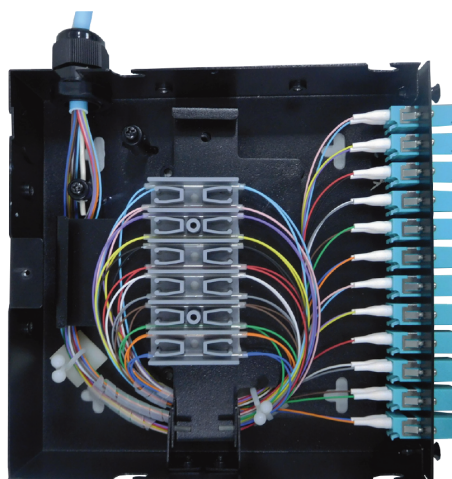

✕ Integrated FRP tie points

✕ DIN or wall mountable

✕ RoHS, Reach compliant

Product Overview

The Enbeam DIN rail box has been designed to be wall or DIN rail mounted with the capacity to hold 12 to 24 fibres. The flexibility to use either tight buffered and loose tube makes this enclosure suitable for multiple applications. The hinged splice tray platform allows full and easy access to connections and enables storage of excess fibre whilst maintaining the correct bend radius.

Enbeam 12 LC Duplex (24 Fibres) Multi Mode DIN Rail Box - Violet

Item Code: 208-218

Additional specifications

Features	Values
Capacity	12 to 24 fibre
Material	1.2mm SPCC
Colour	RAL 9005
Cable entry points	4 x 20mm
Entry Cable Diameter	6mm to 12.8mm
Weight	1.06kgs

Included accessories

Accessories	Quantity
Din mounting bracket	2
M20 Compression gland	1
24 way splice bridge	2
Mounting twist tie	4
Laser warning label	2
50mm length spiral wrap	2

Enbeam 12 LC Duplex (24 Fibres) Multi Mode DIN Rail Box - Violet

Item Code: 208-218

Product drawing

Part Number Table

Part Number	Description
208-210	Enbeam 12 SC Simplex (12 Fibre) Single Mode DIN Rail Box - Blue
208-211	Enbeam 12 SC/APC Simplex (12 Fibres) Single Mode DIN Rail Box - Green
208-212	Enbeam 12 SC Simplex (12 Fibres) Multi Mode DIN Rail Box - Beige
208-213	Enbeam 12 SC Simplex (12 Fibres) Multi Mode DIN Rail Box - Violet
208-214	Enbeam 12 SC Simplex (12 Fibres) Multi Mode DIN Rail Box - Aqua
208-215	Enbeam 12 LC Duplex (24 Fibres) Single Mode DIN Rail Box - Blue
208-216	Enbeam 12 LC/APC Duplex (24 Fibres) Single Mode DIN Rail Box - Green
208-217	Enbeam 12 LC Duplex (24 Fibres) Multi Mode DIN Rail Box - Beige
208-218	Enbeam 12 LC Duplex (24 Fibres) Multi Mode DIN Rail Box - Violet
208-219	Enbeam 12 LC Duplex (24 Fibres) Multi Mode DIN Rail Box - Aqua