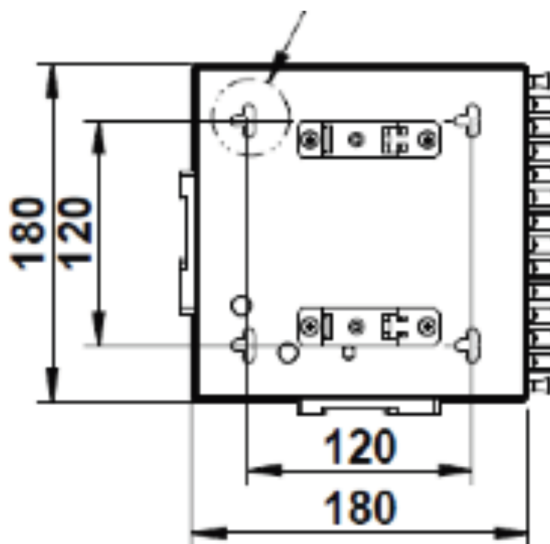

✕ Integrated FRP tie points

✕ DIN or wall mountable

✕ RoHS, Reach compliant

Product Overview

The Enbeam DIN rail box has been designed to be wall or DIN rail mounted with the capacity to hold 12 to 24 fibres. The flexibility to use either tight buffered and loose tube makes this enclosure suitable for multiple applications. The hinged splice tray platform allows full and easy access to connections and enables storage of excess fibre whilst maintaining the correct bend radius.

Enbeam 12 LC Duplex (24 Fibres) Multi Mode DIN Rail Box - Violet

Item Code: 208-218

Additional specifications

Features	Values
Capacity	12 to 24 fibre
Material	1.2mm SPCC
Colour	RAL 9005
Cable entry points	4 x 20mm
Entry Cable Diameter	6mm to 12.8mm
Weight	1.06kgs

Included accessories

Accessories	Quantity
Din mounting bracket	2
M20 Compression gland	1
24 way splice bridge	2
Mounting twist tie	4
Laser warning label	2
50mm length spiral wrap	2

Enbeam 12 LC Duplex (24 Fibres) Multi Mode DIN Rail Box - Violet

Item Code: 208-218

Product drawing

Part Number Table

Part Number	Description
208-210	Enbeam 12 SC Simplex (12 Fibre) Single Mode DIN Rail Box - Blue
208-211	Enbeam 12 SC/APC Simplex (12 Fibres) Single Mode DIN Rail Box - Green
208-212	Enbeam 12 SC Simplex (12 Fibres) Multi Mode DIN Rail Box - Beige
208-213	Enbeam 12 SC Simplex (12 Fibres) Multi Mode DIN Rail Box - Violet
208-214	Enbeam 12 SC Simplex (12 Fibres) Multi Mode DIN Rail Box - Aqua
208-215	Enbeam 12 LC Duplex (24 Fibres) Single Mode DIN Rail Box - Blue
208-216	Enbeam 12 LC/APC Duplex (24 Fibres) Single Mode DIN Rail Box - Green
208-217	Enbeam 12 LC Duplex (24 Fibres) Multi Mode DIN Rail Box - Beige
208-218	Enbeam 12 LC Duplex (24 Fibres) Multi Mode DIN Rail Box - Violet
208-219	Enbeam 12 LC Duplex (24 Fibres) Multi Mode DIN Rail Box - Aqua