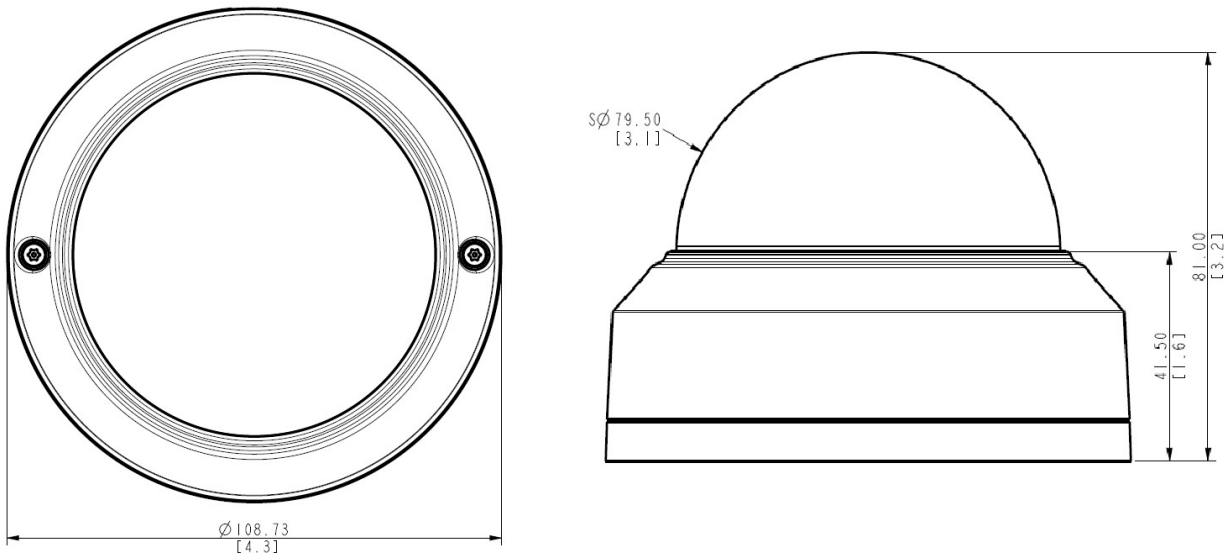

General

Power Source	DC 12V, PoE Class 2 (IEEE802.3af)
Power Consumption	4.5 W (PoE)
Weight	450g (0.99lb)

Dimensions	(Ø x H): 109mm x 81mm (4.29" x 3.2")
Environmental Casing	Weatherproof (IP67), Vandal proof (IK10)
Operating Temperature	-30°C ~ 60°C (-22°F ~ 140°F)
Approvals	CE, FCC, BIS, EAC, IP67, IK10
Material	Base Plate: Metal Dome Cover: Plastic
Warranty	2 Year(s). For extended warranty offering, see http://www.acti.com/support/warranty

* Intrusion detection is integrated with ZNR series.

▶ Photo Indication

- 1 DC 12V Power Input
- 2 Ethernet Port

▶ Dimension Diagram

Unit: mm [inch]

► Ordering Information

ZNR-120P-K4

ZNR-120P 4-Channel 1-Bay 4-port PoE Mini Standalone NVR and 4 pcs Z94 2MP Outdoor Mini Dome